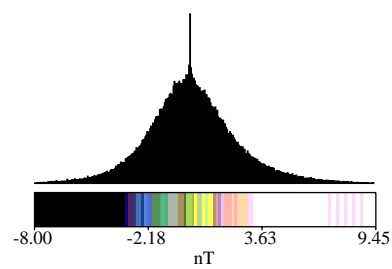

SILCHESTER ROMAN TOWN, HAMPSHIRE  
Magnetometer Survey, March 2000.

PLAN B

Linear false colour plot of magnetometer data.

1:1000